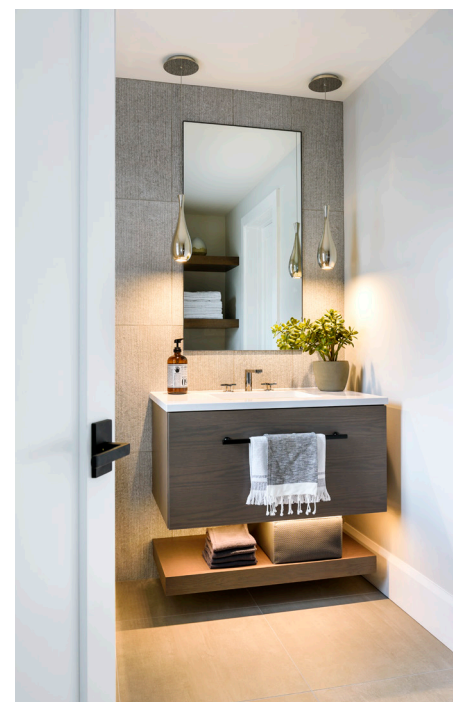

*Procured via **Ring's End**