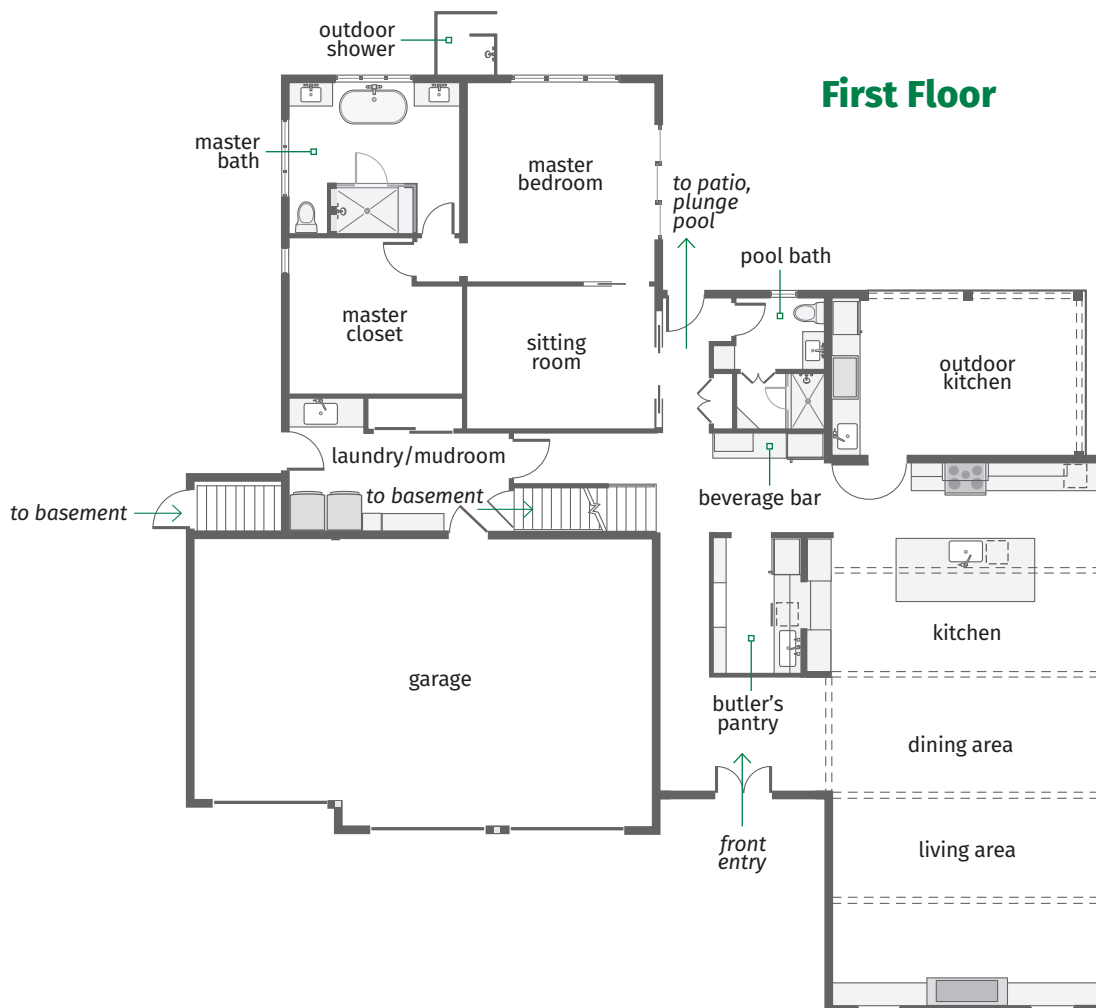

GREYROCK HOMES
EXCELLENCE. QUALITY. INTEGRITY.

KAREN BERKEMEYER HOME
Cabinetry • Design • Tile • Plumbing

LTW
STAGING | DESIGN
—Liz T. Wood

The TOH 2020 Farmhouse in Fairfield County

features a grand, vaulted great room that looks out across Long Island Sound; a chef's kitchen and butler's pantry; a covered porch and patio outfitted with an outdoor kitchen, plunge pool, fire pit, and personal putting green; a spacious ground-floor master suite; two additional bedrooms and baths; a bunk room; and a three-car garage.