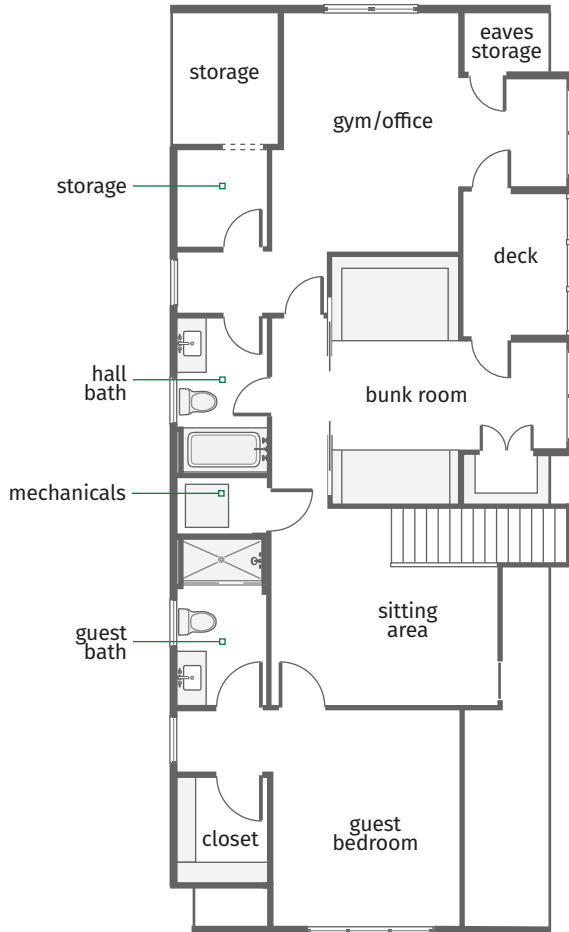

Floor Plans

Second Floor