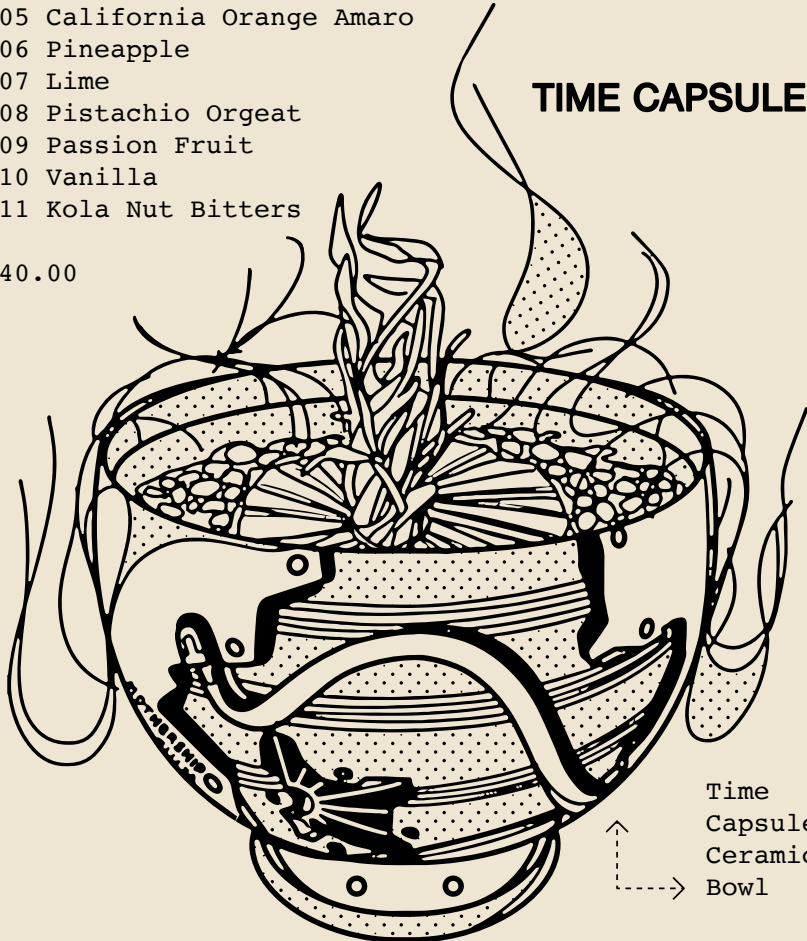

\$40.00

TIME CAPSULE*

Time
Capsule
Ceramic
Bowl

Add
\$225.00

Figure 001

ZERO PROOF HOMING BEACON

Figure 001

- 001 Coconut Water
- 002 Coconut Cream
- 003 Lime
- 004 Hibiscus