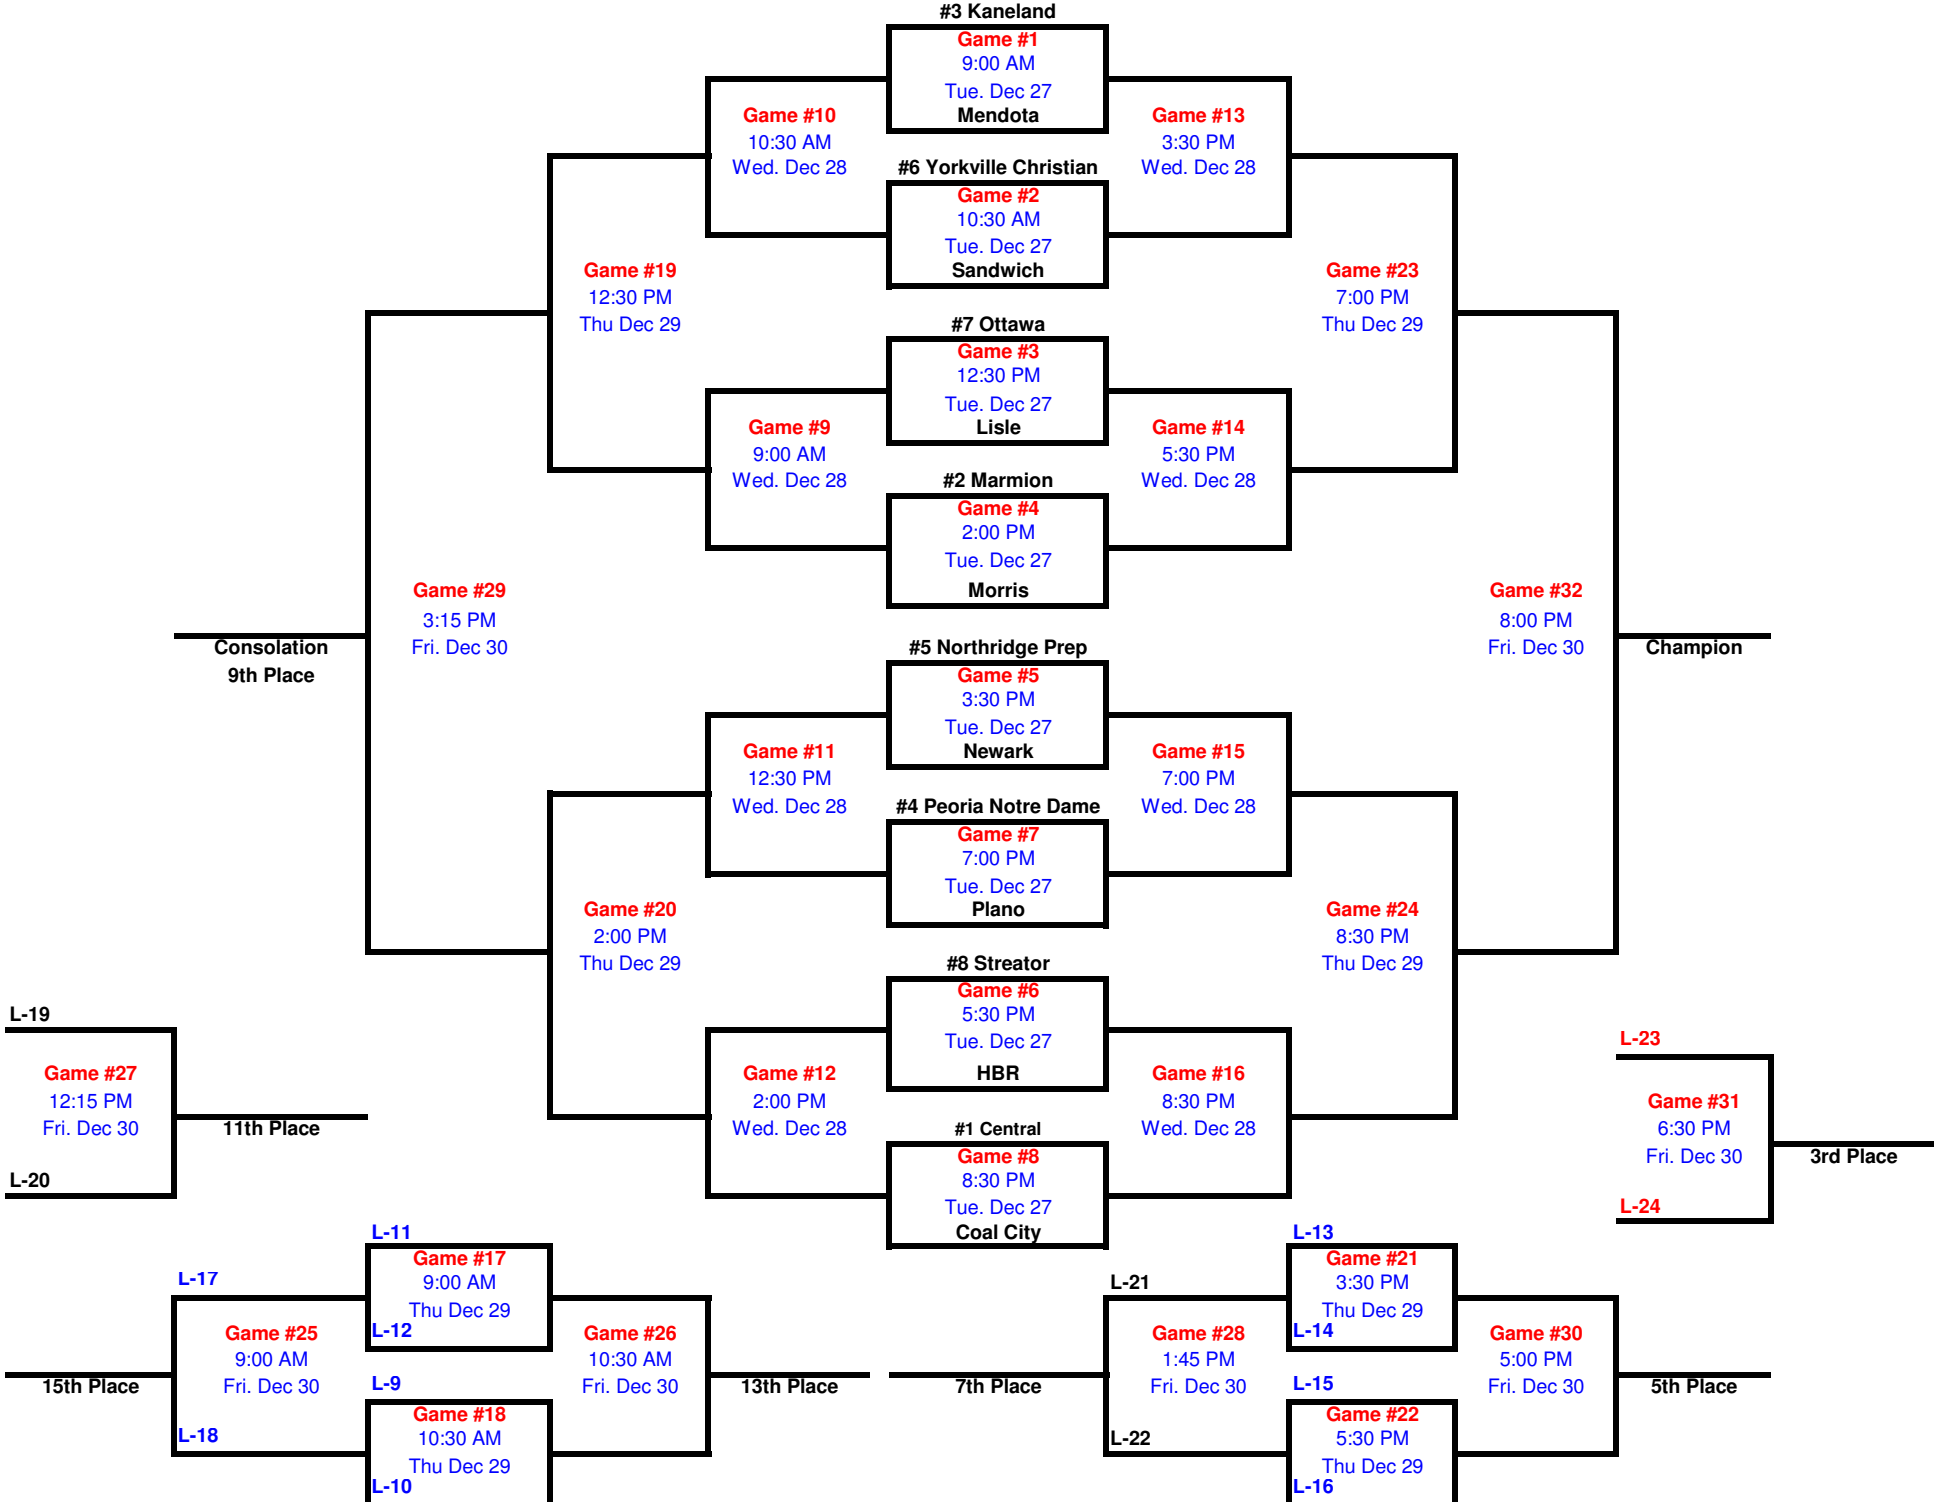

59th Annual Plano Christmas Classic - 2022

*Home Team is on Top - Wears White