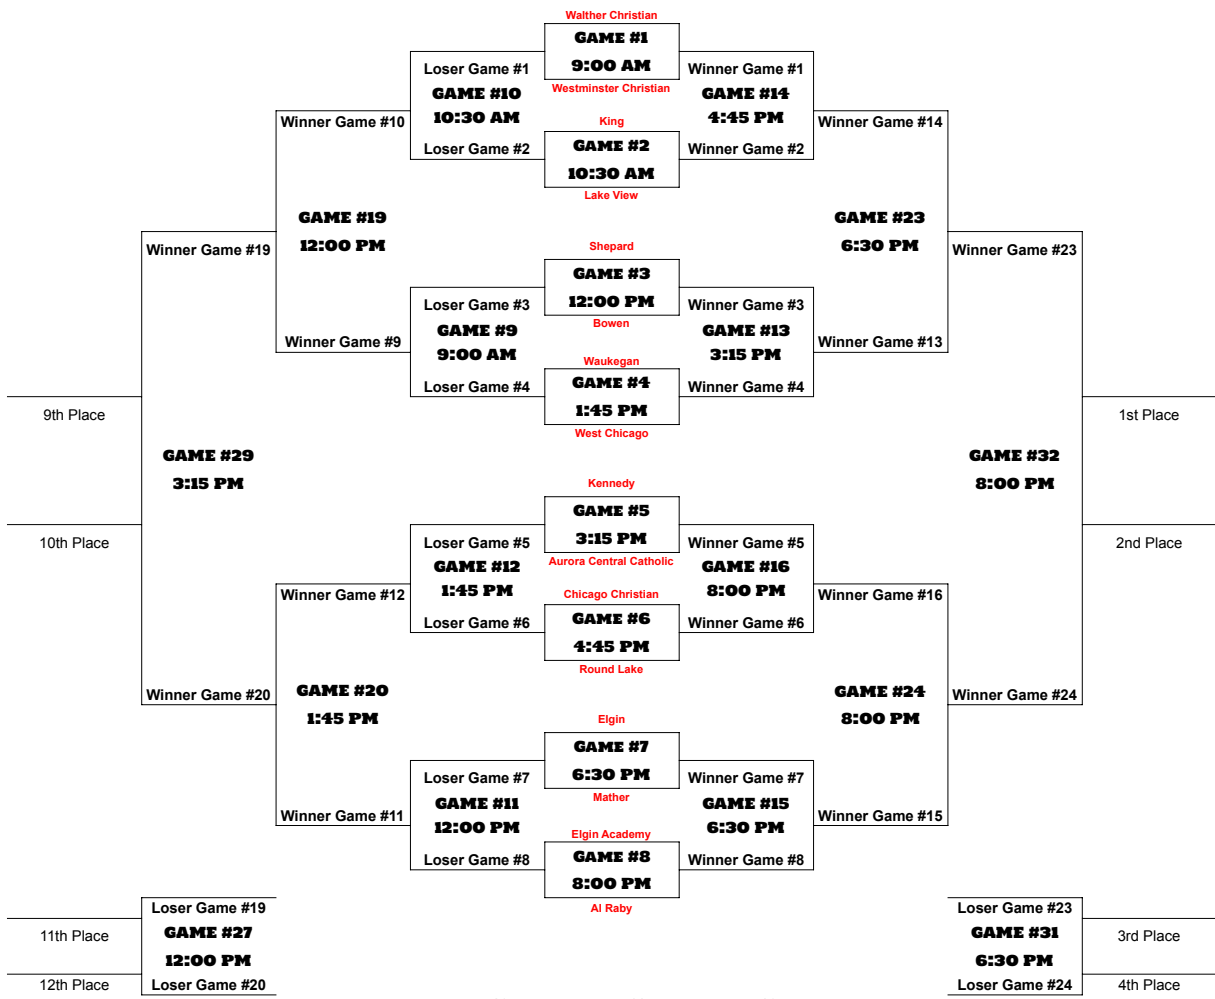

Fri, Dec 30
CONSOLATION
FINAL

Thu, Dec 29
CONSOLATION
SEMIFINAL

Wed, Dec 28
CONSOLATION
QUARTERFINAL

Tue, Dec 27
FIRST ROUND

Wed, Dec 28
CHAMPIONSHIP
QUARTERFINAL

Thu, Dec 29
CHAMPIONSHIP
SEMIFINAL

Fri, Dec 30
CHAMPIONSHIP
FINAL

TOP TEAM IN THE BRACKET IS THE HOME TEAM

TOP TEAM IN THE BRACKET IS THE HOME TEAM