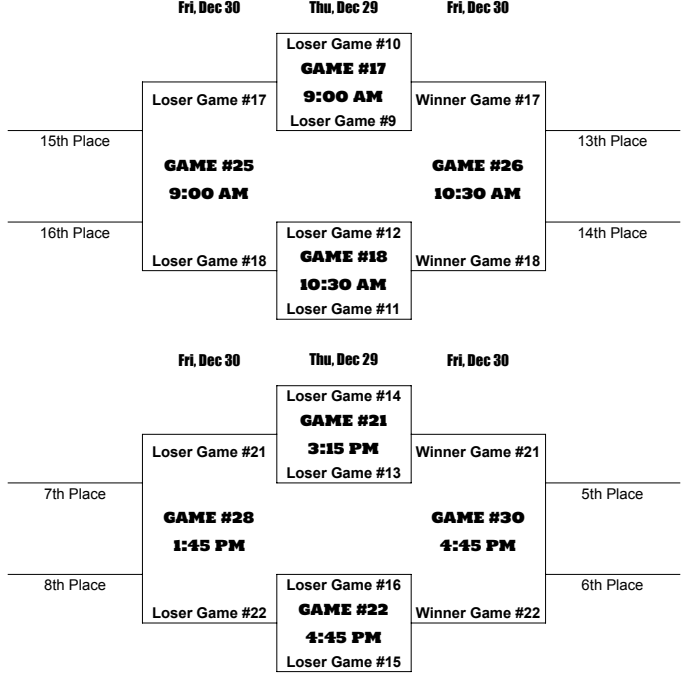

Fri, Dec 30
CONSOLATION
FINAL

Thu, Dec 29
CONSOLATION
SEMIFINAL

Wed, Dec 28
CONSOLATION
QUARTERFINAL

Tue, Dec 27
FIRST ROUND

Wed, Dec 28
CHAMPIONSHIP
QUARTERFINAL

Thu, Dec 29
CHAMPIONSHIP
SEMIFINAL

Fri, Dec 30
CHAMPIONSHIP
FINAL

TOP TEAM IN THE BRACKET IS THE HOME TEAM

TOP TEAM IN THE BRACKET IS THE HOME TEAM