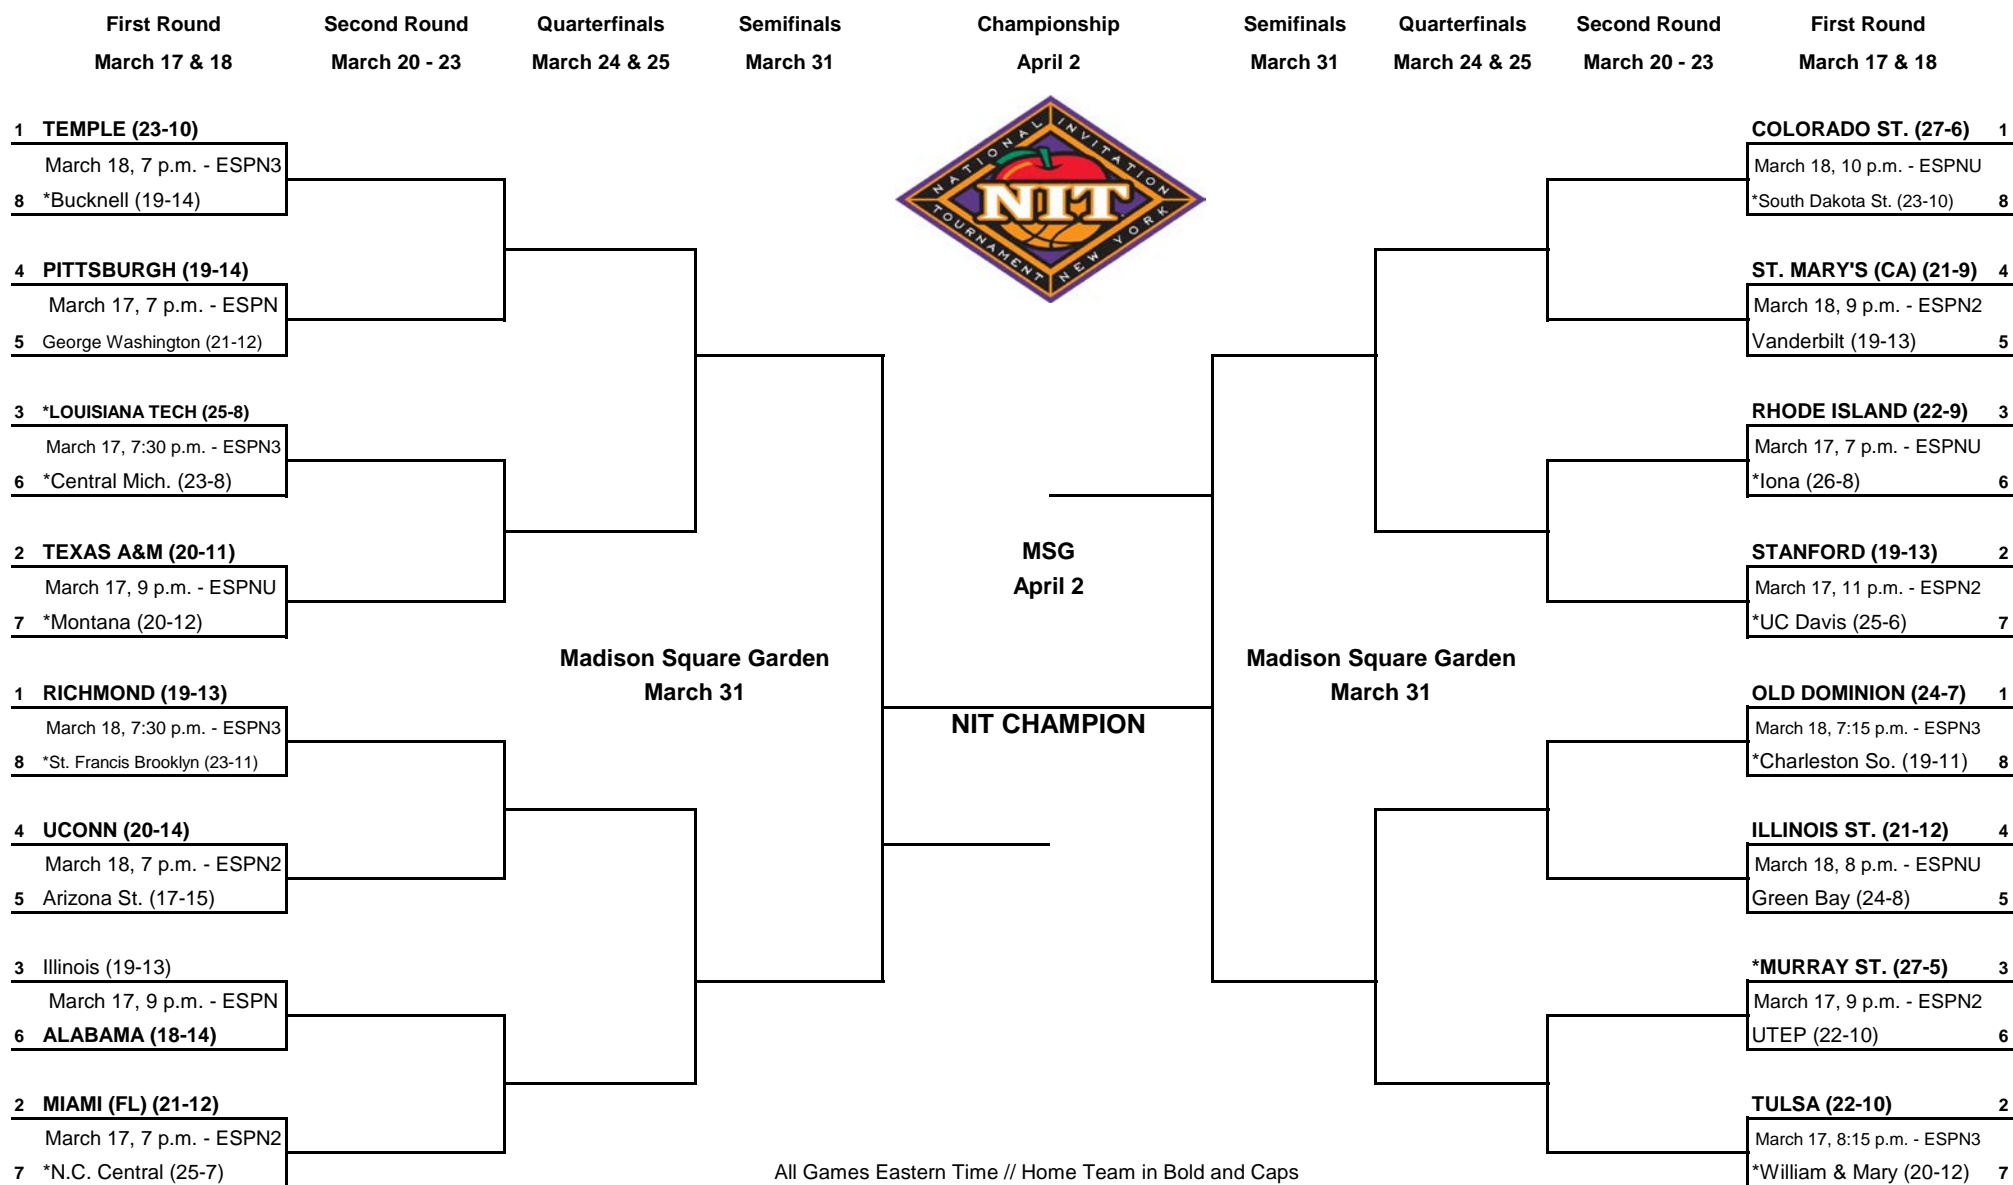

2015 NATIONAL INVITATION TOURNAMENT

All Games Eastern Time // Home Team in Bold and Caps
 *Automatic Qualifiers - Regular Season Conference Champions